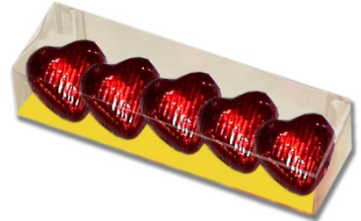

Finger Boxes, 30g & 50g

Clear Acetate finger boxes, filled with red foiled mini chocolate hearts.

Finger boxes contain either 5 or 9 individual chocolates and can be printed with a single colour foil block

Size (5 hearts)	120mm x 30mm
Size (9 hearts)	220mm x 30mm
Ad space	50mm x 20mm
Print	Single colour foil block

	5 hearts	9 hearts
100	£ 2.10	£ 2.73
250	£ 2.05	£ 2.68
500	£ 1.98	£ 2.60
1000	£ 1.85	£ 2.48
2500	£ 1.73	£ 2.35
5000	£ 1.73	£ 2.35
10000	£ 1.70	£ 2.33

Print Set Up £50. Delivery charged at cost